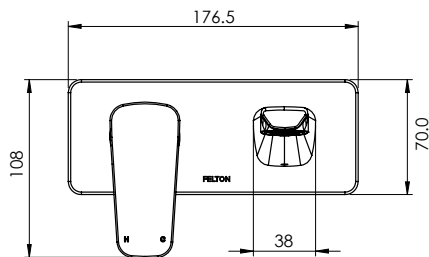

WHEN INSTALLED
AS BASIN MIXER