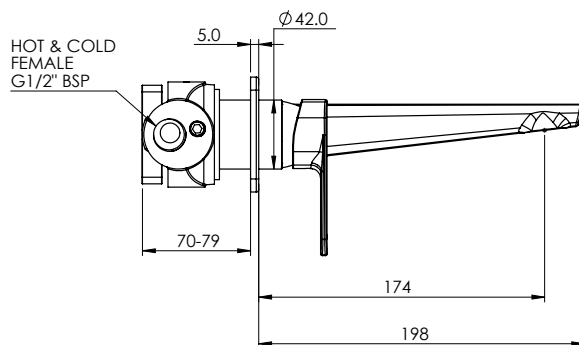

TECHNICAL PRODUCT INFORMATION

AXISS II

WALL MOUNTED BASIN/BATH MIXER 35MM LEFT-HANDED

FEATURES & BENEFITS

- Mains pressure only (up to 500kPa)
- Available in chrome & PVD finishes
- Suitable for left-handed installation
- 35mm quality European cartridge
- 174mm reach from wall to centre of outlet
- Pivoting aerator included
- Designed & assembled in NZ
- 10 year warranty (T&C's apply)

WHEN INSTALLED
AS BASIN MIXER