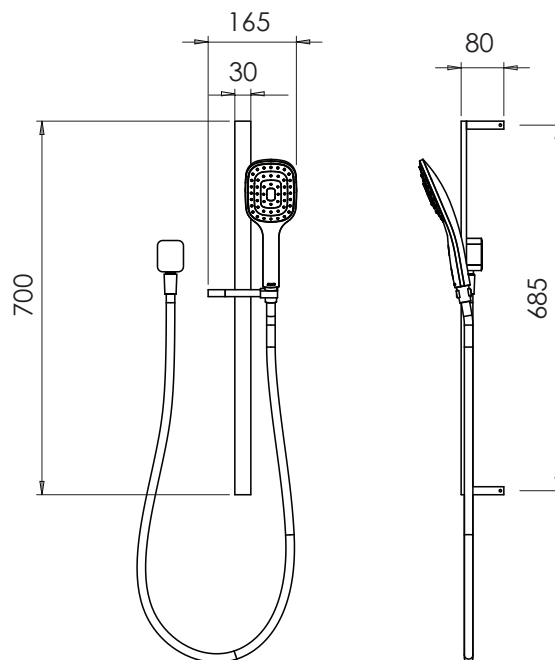

MILA II SINGLE SPRAY SLIDE SHOWER

DSHSKCSR2

FEATURES & BENEFITS

- Suitable for all pressures
- Single function handpiece
- 700mm slide rail (685mm C-C)
- 1.5m large bore EN1113 rated hose

EXCLUSIVE TO