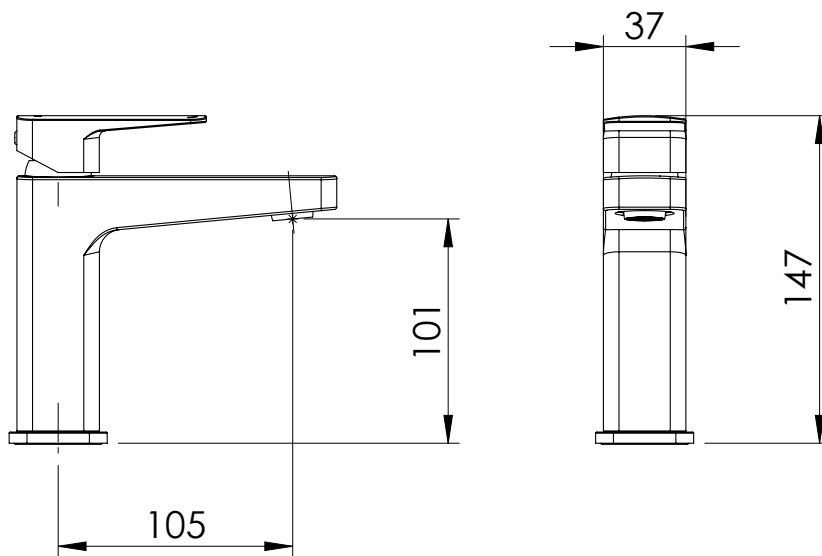

MILA MINI BASIN MIXER

DMBMC

FEATURES & BENEFITS

- Suitable for all pressures (up to 1500kPa)
- 25mm quality European cartridge
- Pivoting aerator

EXCLUSIVE TO