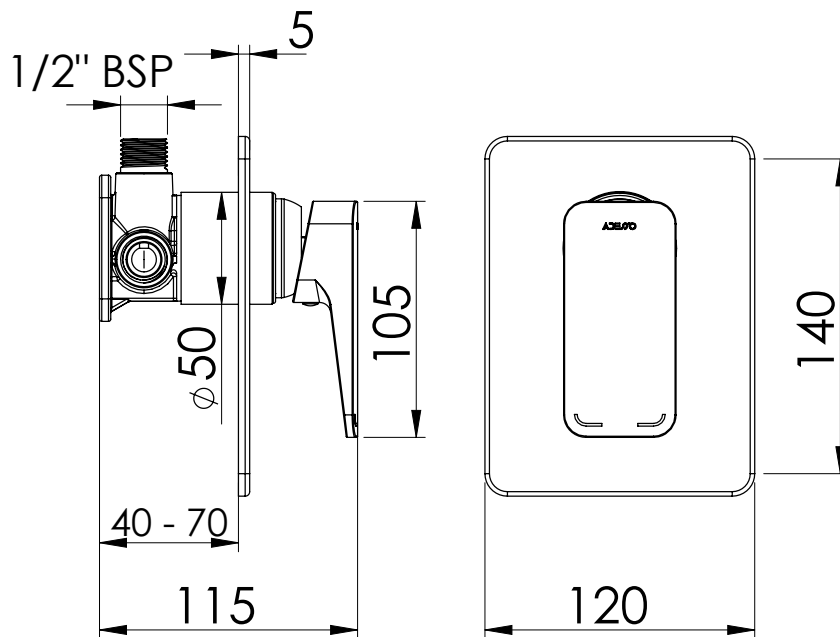

MILA SHOWER MIXER

DFCSMC

FEATURES & BENEFITS

- Suitable for mains (equal high) or equal low pressure (up to 1500kPa)
- Low cost economical mixer
- Quality metal faceplate
- 40mm quality European cartridge
- Watermark certified