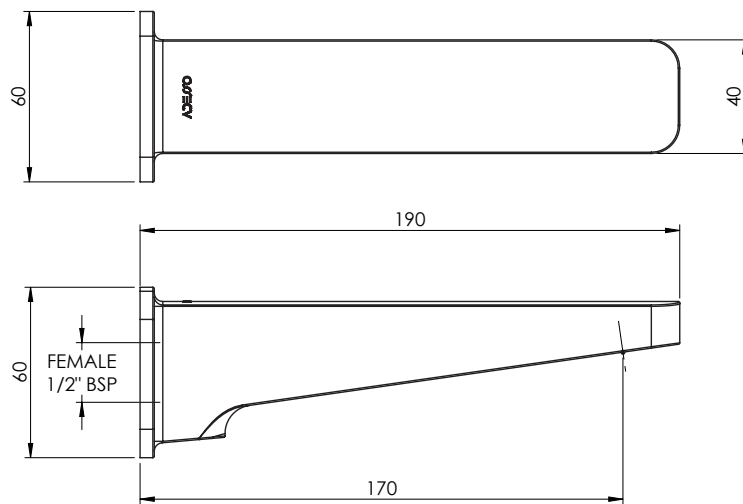

MILA BATH SPOUT 1/2"

DBSC

FEATURES & BENEFITS

- Suitable for all pressures
- 170mm reach (from flange to spout)
- 1/2 inch female thread
- Easy fit installation
- Watermark certified
- Designed in NZ

EXCLUSIVE TO