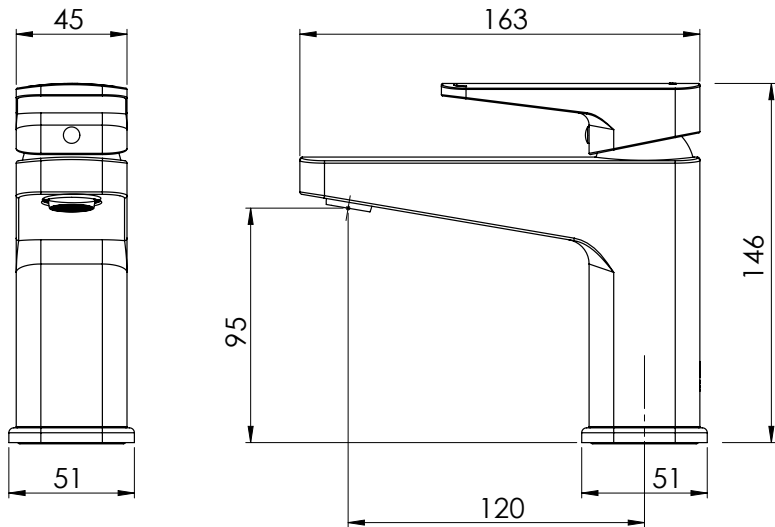

MILA BASIN MIXER

DBMC

FEATURES & BENEFITS

- Suitable for all pressures (up to 1500kPa)
- 120mm reach
- 35mm quality European cartridge
- Designed in NZ
- Watermark certified

EXCLUSIVE TO