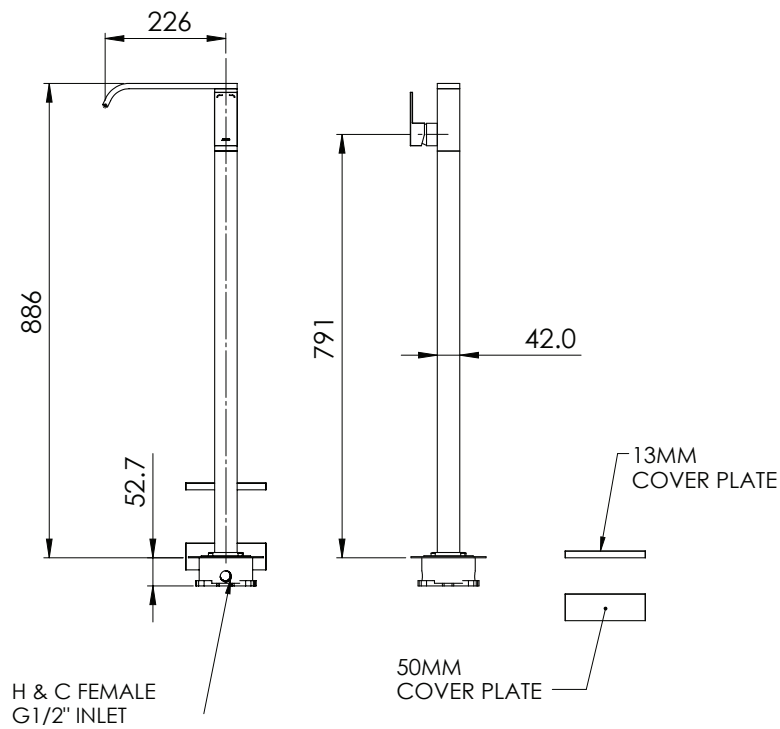

MILA DEGREE BATH FILLER

DBFSMC

FEATURES & BENEFITS

- For mains pressure only
- Floor mounted
- 226mm reach
- Suitable for mounting on both concrete and wooden floors
- Supplied with two kinds of plates - 10.5mm and 50mm