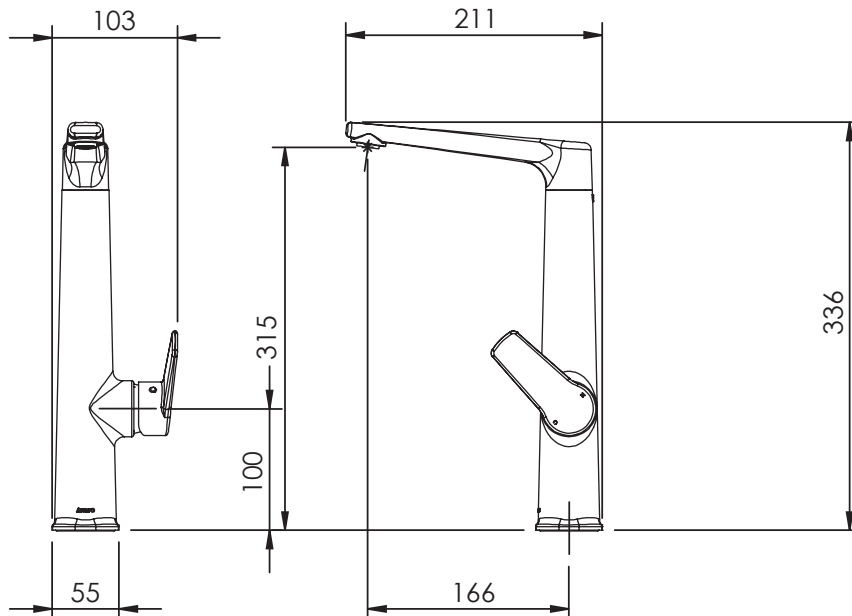

SOL TALL BASIN MIXER

FEATURES & BENEFITS

- Suitable for all pressures (up to 1500kPa)
- 166mm reach
- 35mm quality European cartridge
- 360° swivel spout and pivoting aerator included
- Designed in NZ
- Watermark certified

Brushed Nickel
ADS-STBMBN

EXCLUSIVE TO