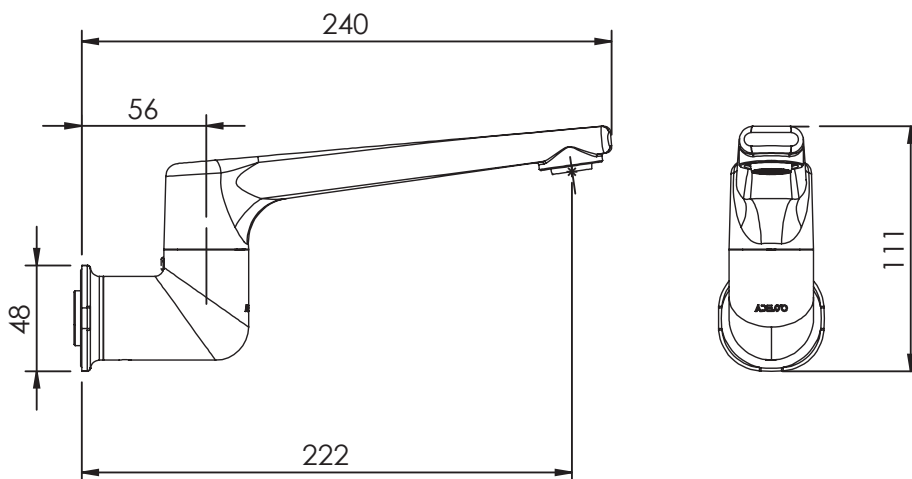

TECHNICAL PRODUCT INFORMATION

SOL

SWIVEL BATH SPOUT (MEDIUM)

FEATURES & BENEFITS

- Suitable for all pressures
- 222mm reach (from wall to centre of outlet)
- 1/2 inch female thread
- 180° swivel spout
- Pivoting straightener included
- Designed in New Zealand
- Watermark certified

Chrome | ADS-SBSC-M

EXCLUSIVE TO