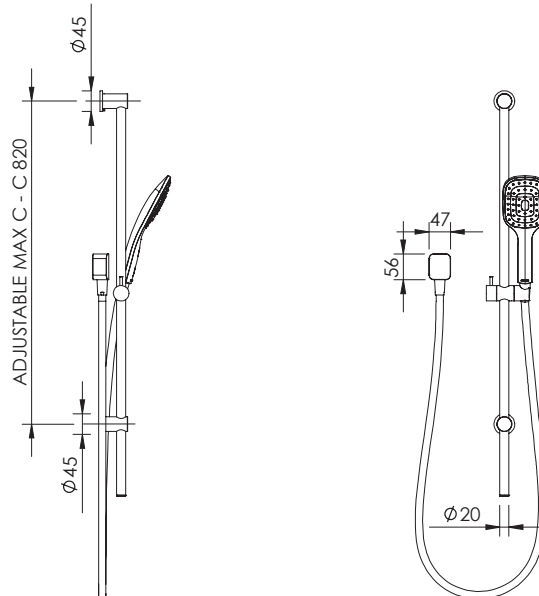

TECHNICAL PRODUCT INFORMATION

SOL

SINGLE SPRAY SLIDE SHOWER

FEATURES & BENEFITS

- Suitable for all pressures
- Single function handpiece
- Shower aperture - 54mm²
- 878mm slide rail (820mm c-c)
- 1.5m large bore EN1113 rated hose
- Watermark certified

Chrome | ADS-SHKCSRC (7)743071

Brushed Nickel
ADS-SHKCSRBN (7)743086

EXCLUSIVE TO