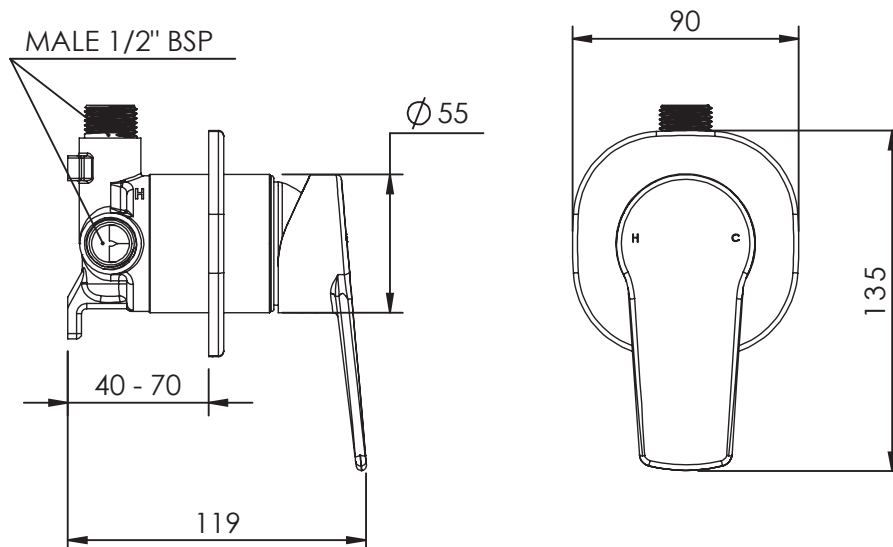

TECHNICAL PRODUCT INFORMATION

SOL

FUSION PLUS® SHOWER MIXER

FEATURES & BENEFITS

- Suitable for all pressures
- Supplied with venturi jets for unequal pressures
- Full front of wall maintenance. Ideal for future mains pressure upgrade
- Proprietary Felton F5 cartridge with anti-scald and flow limiter
- Designed and assembled in NZ
- Watermark certified

EXCLUSIVE TO