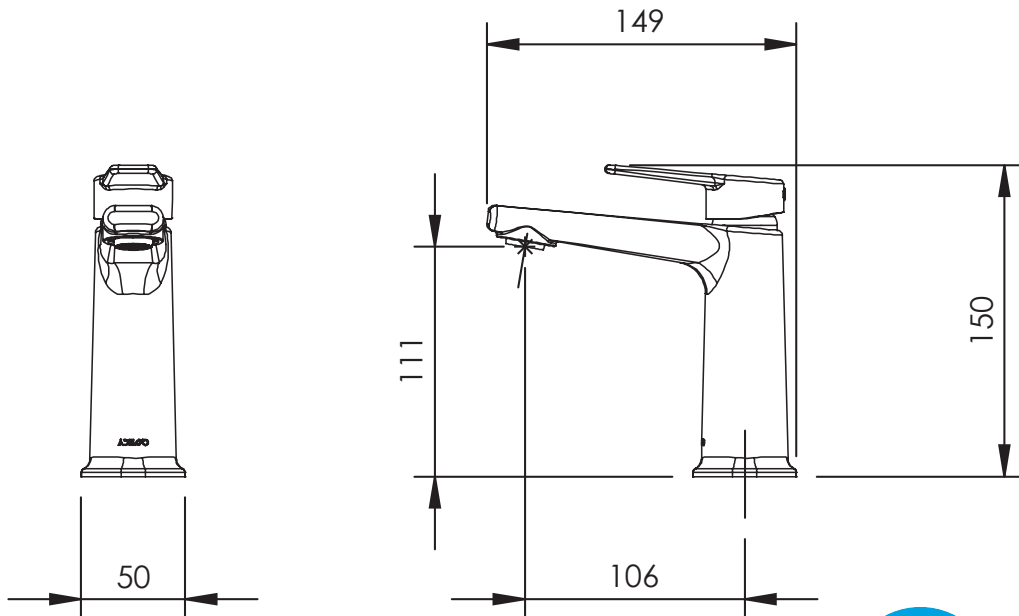

### FEATURES & BENEFITS

- Suitable for all pressures (up to 1500kPa)
- 106mm reach
- 25mm quality European cartridge
- Pivoting aerator included
- Designed in NZ
- Watermark certified

Chrome | ADS-SBMC

Brushed Nickel  
ADS-SBMBN