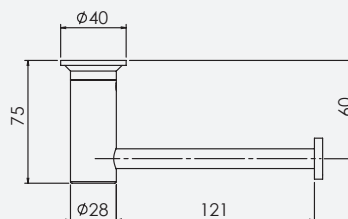

FELTON

TECHNICAL PRODUCT INFORMATION

TATE

TOILET ROLL HOLDER

FEATURES & BENEFITS

- Available in chrome, black & PVD finishes
- Easy installation
- Double-screw mounting
- Manufactured from solid brass
- Designed in NZ
- 5 year warranty (T&C's apply)