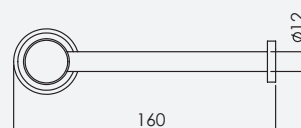

FELTON

TECHNICAL PRODUCT INFORMATION

TATE

TOILET ROLL HOLDER

FEATURES & BENEFITS

- Available in chrome, black & PVD finishes
- Easy installation
- Double-screw mounting
- Manufactured from solid brass
- Designed in NZ
- 5 year warranty (T&C's apply)

Chrome | NZ TTRHC
AU TTRHCA

Black
NZ TTRHMB
AU TTRHMBA

Brushed Stainless Finish
NZ TTRHBN
AU TTRHNA

Brushed Gunmetal
NZ TTRHGM
AU TTRHGMA

Brushed Gold
NZ TTRHBG
AU TTRHBGA

Brushed Bronze
NZ TTRHBZ
AU TTRHBZA