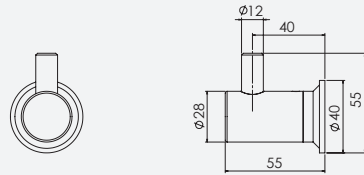

### FEATURES & BENEFITS

- Available in chrome, black & PVD finishes
- Easy installation
- Double-screw mounting
- Manufactured from solid brass
- Designed in NZ
- 5 year warranty (T&C's apply)

Chrome | NZ TRHC  
AU TRHCA