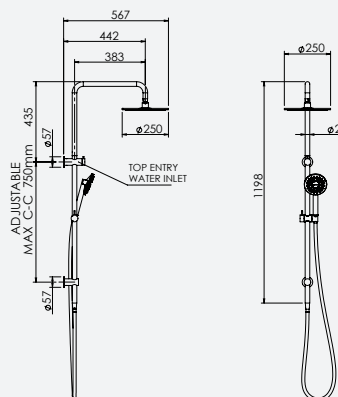

#### FEATURES & BENEFITS

- Suitable for mains pressure only
- Available in chrome, black & PVD finishes
- Ø250mm rain head
- Single function handpiece, supplied with Aerlux® jets
- Shower aperture: Rainhead 96mm<sup>2</sup> | Handpiece 38mm<sup>2</sup>
- Brass shower column with brackets
- Top section pivotable
- Built in diverter to switch between rain head and handpiece
- Top entry G1/2 inch female inlet
- 5 year warranty (T&C's apply)