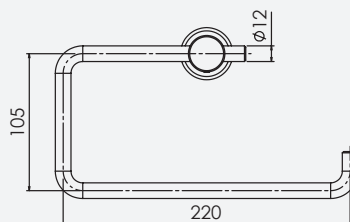

#### FEATURES & BENEFITS

- Available in chrome, black & PVD finishes
- Easy installation
- Double-screw mounting
- Manufactured from solid brass
- Suitable for left or right handed installation
- Designed in NZ
- 5 year warranty (T&C's apply)