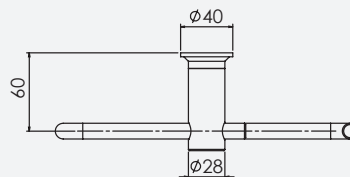

#### FEATURES & BENEFITS

- Available in chrome, black & PVD finishes
- Easy installation
- Double-screw mounting
- Manufactured from solid brass
- Suitable for left or right handed installation
- Designed in NZ
- 5 year warranty (T&C's apply)