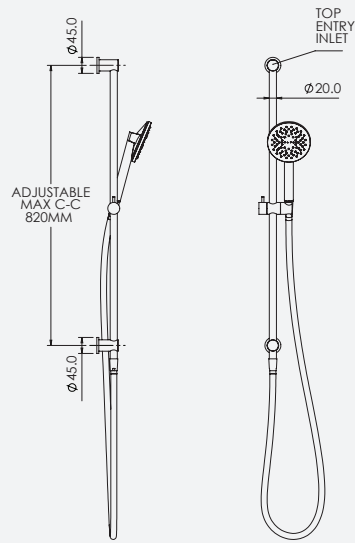

FELTON

TECHNICAL PRODUCT INFORMATION

TATE

AERLUX® SINGLE SPRAY SLIDE SHOWER

FEATURES & BENEFITS

- Suitable for mains pressure only (up to 500kPa)
- Available in chrome, black & PVD finishes
- Single function handpiece, supplied with Aerlux® jets
- Shower aperture – 38mm²
- 870mm slide rail (820mm c-c)
- Top entry adjustable wet rail
- Hose connects to slide rail without a separate outlet to elbow
- 1.5m hose
- Watermark certified
- 5 year warranty (T&C's apply)