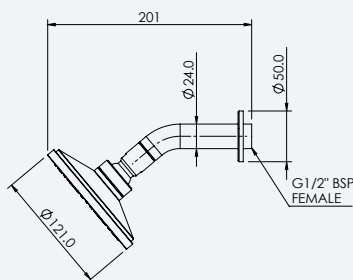

FELTON

TECHNICAL PRODUCT INFORMATION

TATE

AERLUX® SHOWER ROSE

FEATURES & BENEFITS

- Suitable for all pressures
- Available in chrome, black & PVD finishes
- Single function showerhead
- Supplied with Aerlux® jets for mains pressure situations
- Shower aperture – 38mm²
- G1/2 inch female threaded arm
- 5 year warranty (T&C's apply)