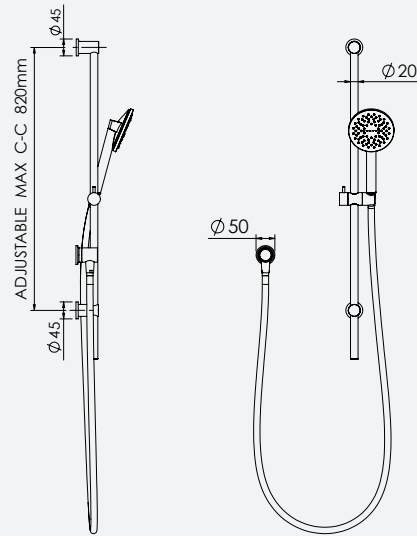

FELTON

TECHNICAL PRODUCT INFORMATION

TATE

AERLUX® CONVENTIONAL SLIDE RAIL

FEATURES & BENEFITS

- Suitable for mains pressure only (up to 500kPa)
- Available in chrome, black & PVD finishes
- Single function handpiece, supplied with Aerlux® jets
- Shower aperture - 38mm²
- 870mm slide rail (max 820mm c-c)
- 1.5m hose
- Watermark certified
- 5 year warranty (T&C's apply)

Chrome | NZ THDRC
AU THDRCA

Black
NZ THDRMB
AU THDRMBA

Brushed Stainless Finish
NZ THDRBN
AU THDRBNA

Brushed Gunmetal
NZ THDRGM
AU THDRGMA

Brushed Gold
NZ THDRBG
AU THDRBGA

Brushed Bronze
NZ THDRBBZ
AU THDRBBZA