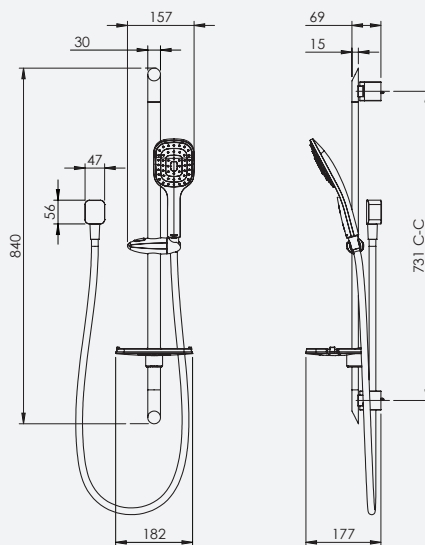

#### FEATURES & BENEFITS

- Suitable for all pressures
- Available in chrome, black & PVD finishes
- Single function handpiece
- Shower aperture - 54mm<sup>2</sup>
- 840mm slide rail (731mm c-c) with soap dish included
- 1.5m large bore EN1113 rated smooth hose
- Watermark certified
- 5 year warranty (T&C's apply)