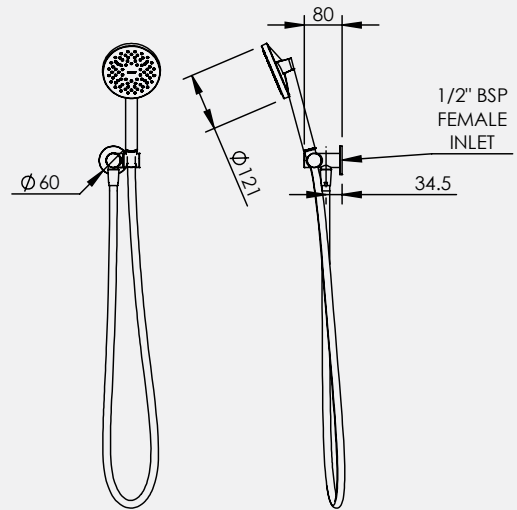

### LINEA

#### FEATURES & BENEFITS

- Suitable for all pressures
- Available in chrome, black & PVD finishes
- Single function hand piece
- Shower aperture - 38mm<sup>2</sup>
- Supplied with Aerlux® jets for mains pressure situation
- ½ inch female thread wall connection
- ½ inch male thread hose connection
- 1.5m large bore EN1113 rated hose
- Watermark certified
- 5 year warranty (T&C's apply)