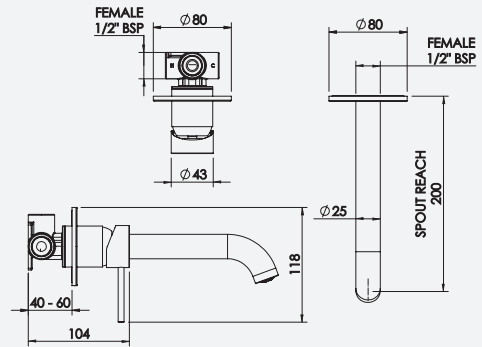

### LINEA

#### FEATURES & BENEFITS

- Suitable for mains pressure only (up to 500kPa)
- Available in chrome, black & PVD finishes
- 35mm quality European cartridge
- 200mm reach
- Suitable for left or right-handed installation
- Designed and assembled in NZ
- Watermark certified
- 20 year warranty (T&C's apply)