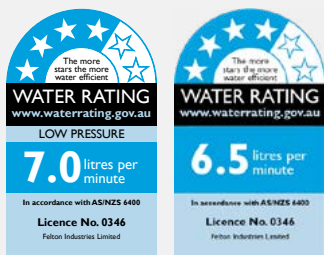

#### FEATURES & BENEFITS

- Suitable for all pressures (up to 1500kPa)
- Available in chrome, black & PVD finishes
- 150mm reach
- 35mm quality European cartridge
- Designed in NZ
- Watermark certified
- Manufactured from lead free materials
- 20 year warranty (T&C's apply)