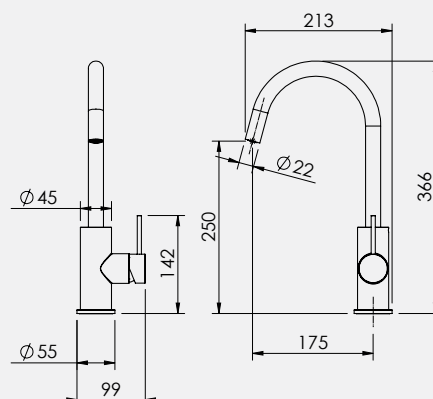

#### FEATURES & BENEFITS

- Suitable for all pressures (up to 1500kPa)
- Available in chrome, black & PVD finishes
- 175mm reach
- 35mm quality European cartridge
- 360° swivel spout
- Designed in NZ
- Watermark certified
- Manufactured from lead free materials
- 20 year warranty (T&C's apply)