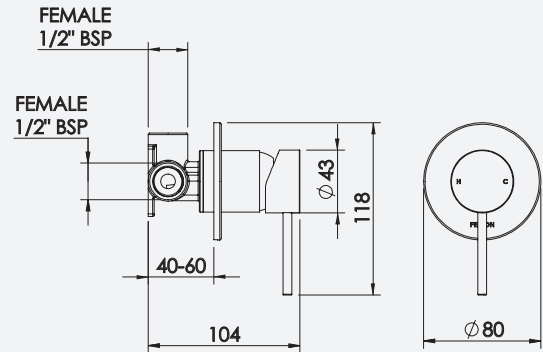

FELTON

TECHNICAL PRODUCT INFORMATION

LINEA SHOWER MIXER

FEATURES & BENEFITS

- Suitable for mains pressure only (up to 500kPa)
- 35mm quality European cartridge
- Available in chrome, black & PVD finishes
- Designed & assembled in NZ
- Watermark certified
- 20 year warranty (T&C's apply)