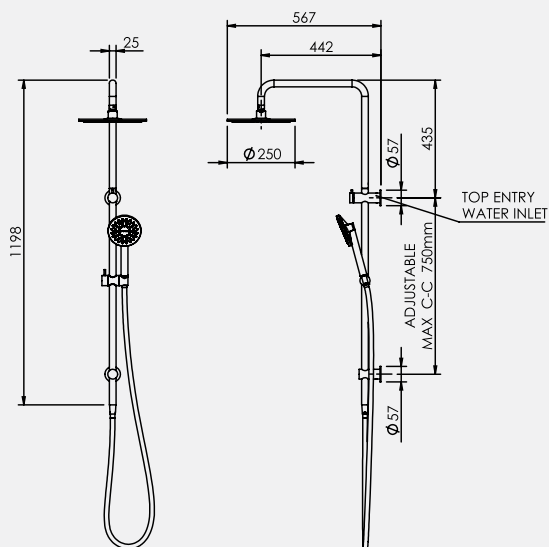

FELTON

TECHNICAL PRODUCT INFORMATION

LINEA

RAIN SHOWER COLUMN

FEATURES & BENEFITS

- Suitable for equal high (mains) pressure only
- Available in chrome, black & PVD finishes
- Single function shower head
- Shower aperture: Rainhead 140mm² | Handpiece 38mm²
- Supplied with Aerlux® jets
- Brass shower column with brackets
- Top section pivotable
- Built in diverter to switch between rain head and handpiece
- Top entry G1/2 inch female inlet
- Watermark certified
- 5 year warranty (T&C's apply)

RAIN HEAD

HANDPIECE

Chrome | NZ LRSCC
AU LRSCCA

Black
NZ LRSCB
AU LRSCBA

Brushed Stainless Finish
NZ LRSCBN
AU LRSCBNA

Brushed Gunmetal
NZ LRSCGM
AU LRSCGMA

Brushed Gold
NZ LRSCBG
AU LRSCBGA

Brushed Bronze
NZ LRSCBBZ
AU LRSCBBZA