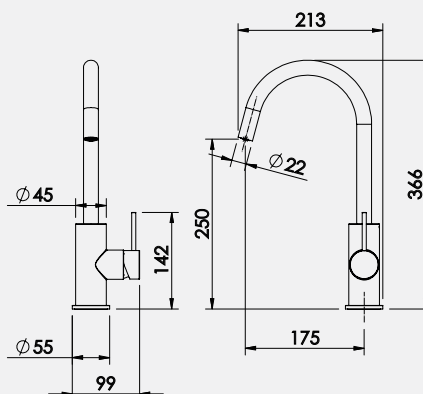

### LINEA

#### FEATURES & BENEFITS

- Suitable for mains pressure only
- Available in chrome, black & PVD finishes
- Single function pull out spray
- 35mm quality European cartridge with anti-scald and flow limiter
- 360° swivel spout
- 208mm reach
- Not for commercial use
- Manufactured from lead free materials
- 20 year warranty (T&C's apply)