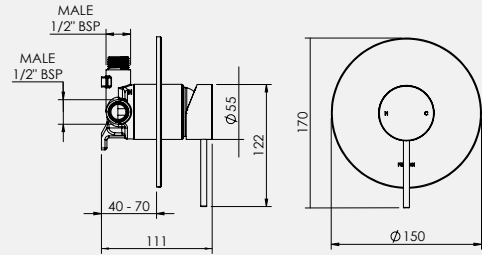

FELTON

TECHNICAL PRODUCT INFORMATION

LINEA

FUSION PLUS® SHOWER MIXER

FEATURES & BENEFITS

- Suitable for all pressures (up to 1500kPa)
- Available in chrome, black & PVD finishes
- Supplied with venturi jets for unequal pressures
- Full front of wall maintenance. Ideal for future mains pressure upgrade
- Proprietary Felton F5 cartridge with anti-scald and flow limiter
- Designed and assembled in NZ
- Watermark certified
- 20 year warranty (T&C's apply)

Patented New Zealand No. 605175

Chrome | NZ LFSPCSMC

Black
NZ LFSPCSMB

Brushed Stainless Finish
NZ LFSPCSMBN

Brushed Gunmetal
NZ LFSPCSMG

Brushed Gold
NZ LFSPCSMBG

Brushed Bronze
NZ LFSPCSMBBZ