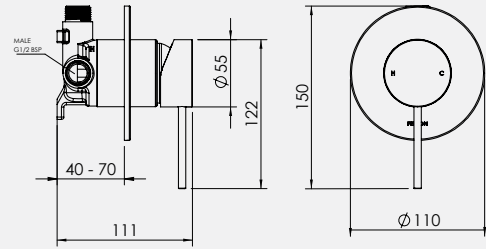

FELTON

TECHNICAL PRODUCT INFORMATION

LINEA

FUSION PLUS® SHOWER MIXER 110MM

FEATURES & BENEFITS

- Suitable for all pressures (up to 1500kPa)
- Available in chrome, black & PVD finishes
- Supplied with venturi jets for unequal pressures
- Full front of wall maintenance. Ideal for future mains pressure upgrade
- Proprietary Felton F5 cartridge with anti-scald and flow limiter
- Designed and assembled in NZ
- Watermark certified
- 20 year warranty (T&C's apply)

Patented New Zealand No. 605175

Chrome | NZ LFSPSCMC-S

Black
NZ LFSPCSMB-S

Brushed Stainless Finish
NZ LFSPCSMBN-S

Brushed Gunmetal
NZ LFSPCSMG-S

Brushed Gold
NZ LFSPCSMBG-S

Brushed Bronze
NZ LFSPCSMBBZ-S