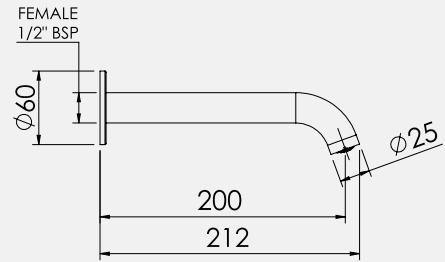

FELTON

TECHNICAL PRODUCT INFORMATION

LINEA BATH SPOUT

FEATURES & BENEFITS

- Suitable for all pressures
- Available in chrome, black & PVD finishes
- 200mm reach (from flange to spout)
- ½ inch female thread
- Designed in NZ
- Watermark certified
- 5 year warranty (T&C's apply)