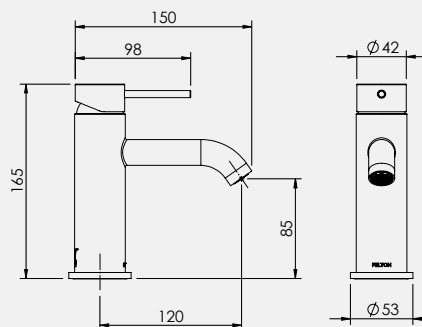

### LINEA BASIN MIXER

#### FEATURES & BENEFITS

- Suitable for all pressures (up to 1500kPa)
- Available in chrome, black & PVD finishes
- 120mm reach
- 35mm quality European cartridge
- Designed in NZ
- Watermark certified
- Manufactured from lead free materials
- 20 year warranty (T&C's apply)