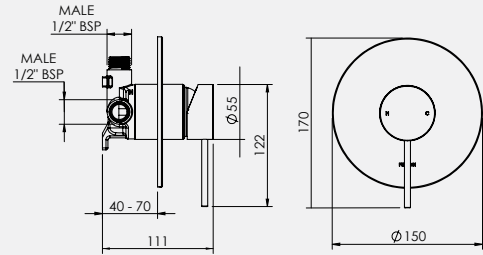

FELTON

TECHNICAL PRODUCT INFORMATION

LINEA

ALL PRESSURES SHOWER MIXER

FEATURES & BENEFITS

- Suitable for all pressures (up to 1500kPa)
- Available in chrome, black & PVD finishes
- Includes venturi jets for optimal unequal pressure
- Proprietary Felton F5 cartridge with anti-scald and flow limiter
- Designed & assembled in NZ
- Watermark certified
- 20 year warranty (T&C's apply)