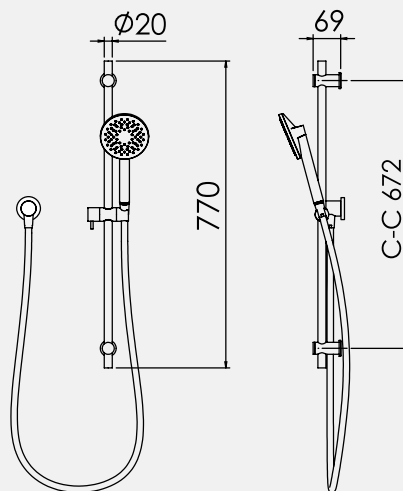

FELTON

TECHNICAL PRODUCT INFORMATION

LINEA

AERLUX® SLIDE SHOWER

FEATURES & BENEFITS

- Suitable for all pressures
- Available in chrome, black & PVD finishes
- Single function handpiece
- Shower aperture 38mm²
- Supplied with Aerlux® jets for mains pressure situation
- 770mm slide rail (672mm c-c)
- 1.5m hose
- Watermark certified
- 5 year warranty (T&C's apply)

FINISH	WELS	
	LOW PRESSURE Applies to NZ only	MAINS PRESSURE
CHROME	LP ★★ 9.5L/min	MP ★★★ 9.0L/min
BLACK	LP ★★ 9.5L/min	MP ★★★ 8.5L/min
BRUSHED STAINLESS FINISH	LP ★★ 9.5L/min	MP ★★★ 9.0L/min
BRUSHED GUNMETAL, GOLD & BRONZE	LP ★★★ 8.0L/min	MP ★★★ 9.0L/min