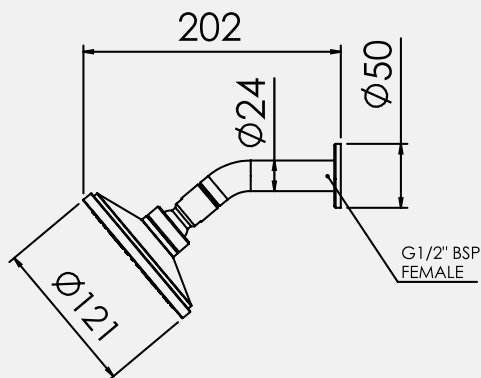

FELTON

TECHNICAL PRODUCT INFORMATION

LINEA

AERLUX® SHOWER ROSE

FEATURES & BENEFITS

- Suitable for all pressures
- Available in chrome, black & PVD finishes
- Single function shower head
- Shower aperture 38mm²
- Supplied with Aerlux® jets for mains pressure situations
- G1/2 inch female threaded arm
- Watermark certified
- 5 year warranty (T&C's apply)