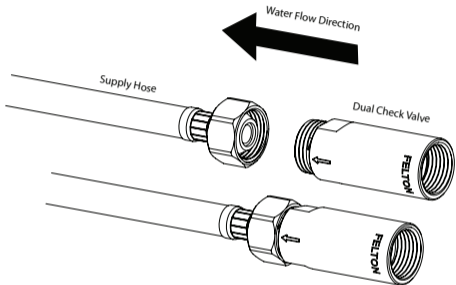

DUAL CHECK VALVE KIT FOR BEX PULL DOWN SINK MIXER

INSTRUCTIONS:

Fit the Dual Check Valve on both hot and cold water supply

FELTON

0800 743 358
www.felton.co.nz