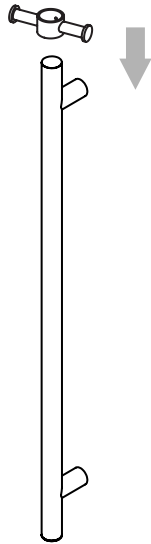

INSTALLATION GUIDE

FELTON

Atlas Robe Hook (for Atlas Pole Towel Warmer)

WHATS IN THE PACK

1 x Robe Hook

1 x Grub screw

HOW TO INSTALL

1. Fit the robe hook over top of the towel pole

2. Use a 2.5mm allen key to tighten the grub screw

For technical assistance please ring
NZ 0800 743 358 or (09) 528 0810 | AUS 1800 798 760