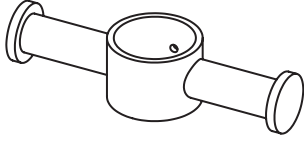

INSTALLATION GUIDE

FELTON

Atlas Robe Hook (for Atlas Pole Towel Warmer)

WHATS IN THE PACK

1 x Robe Hook

1 x Grub screw

HOW TO INSTALL

1. Fit the robe hook over top of the towel pole

2. Use a 2.5mm allen key to tighten the grub screw

For technical assistance please ring
NZ 0800 743 358 or (09) 528 0810 | AUS 1800 798 760