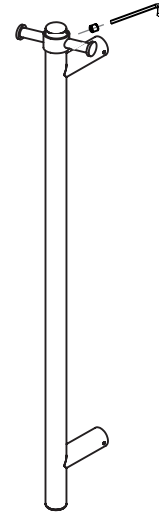

INSTALLATION GUIDE

FELTON

Atlas Robe Hook (for Atlas Pole Towel Warmer)

WHATS IN THE PACK

1 x Robe Hook

1 x Grub screw

HOW TO INSTALL

1. Fit the robe hook over top of the towel pole

2. Use a 2.5mm allen key to tighten the grub screw

For technical assistance please ring
NZ 0800 743 358 or (09) 528 0810 | AUS 1800 798 760