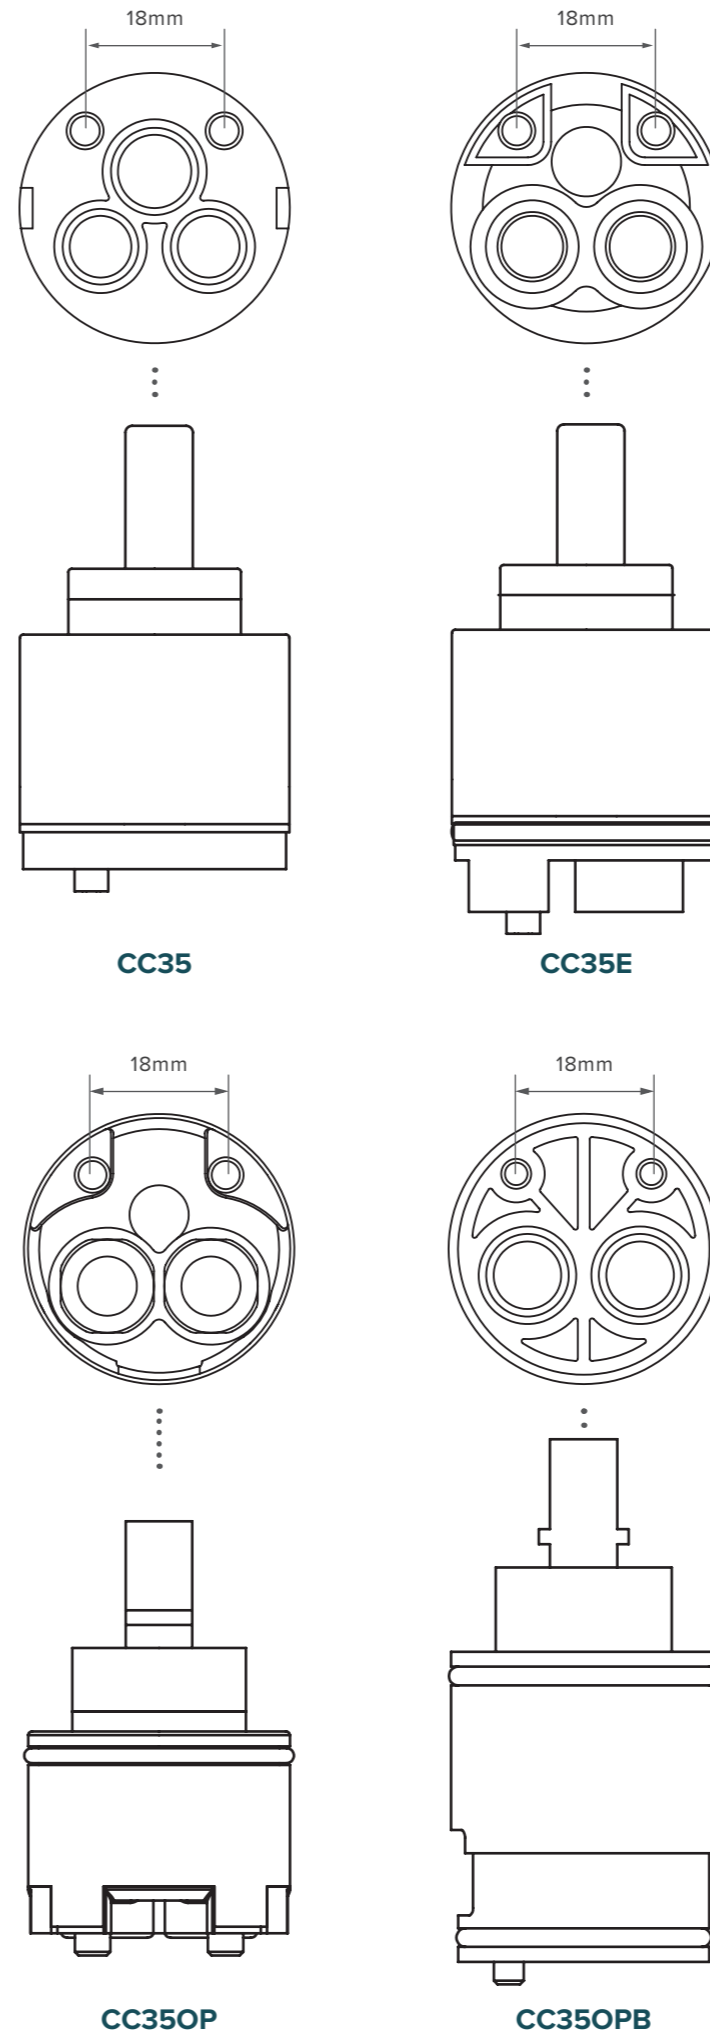

FELTON

CARTRIDGE IDENTIFIER

Not sure what size you might have? Place your cartridge on our handy blueprint guide to find out.

Ø47mm cartridges

Ø40mm cartridges

Ø35mm cartridges

Ø25mm cartridges

FOR TECHNICAL
0800 743 358
TRADE@FELTON.CO.NZ