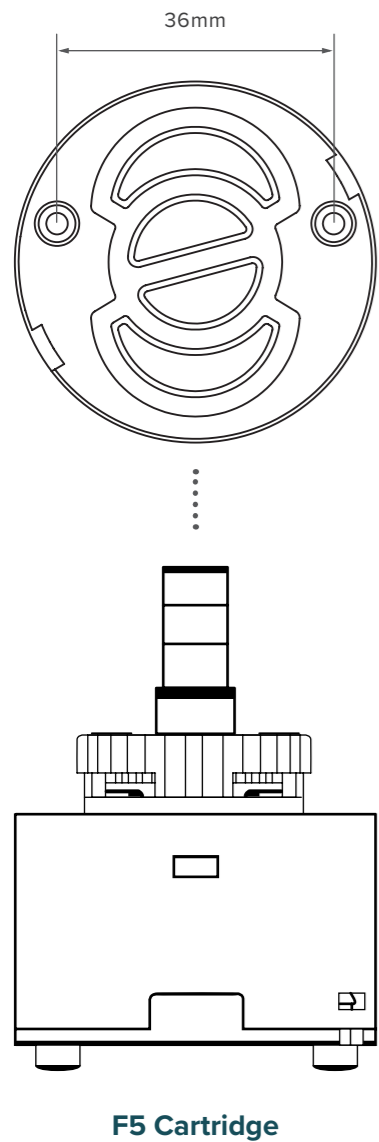

FELTON

CARTRIDGE IDENTIFIER

Not sure what size you might have? Place your cartridge on our handy blueprint guide to find out.

Ø47mm cartridges

Ø40mm cartridges

Ø35mm cartridges

Ø25mm cartridges

FOR TECHNICAL
0800 743 358
TRADE@FELTON.CO.NZ