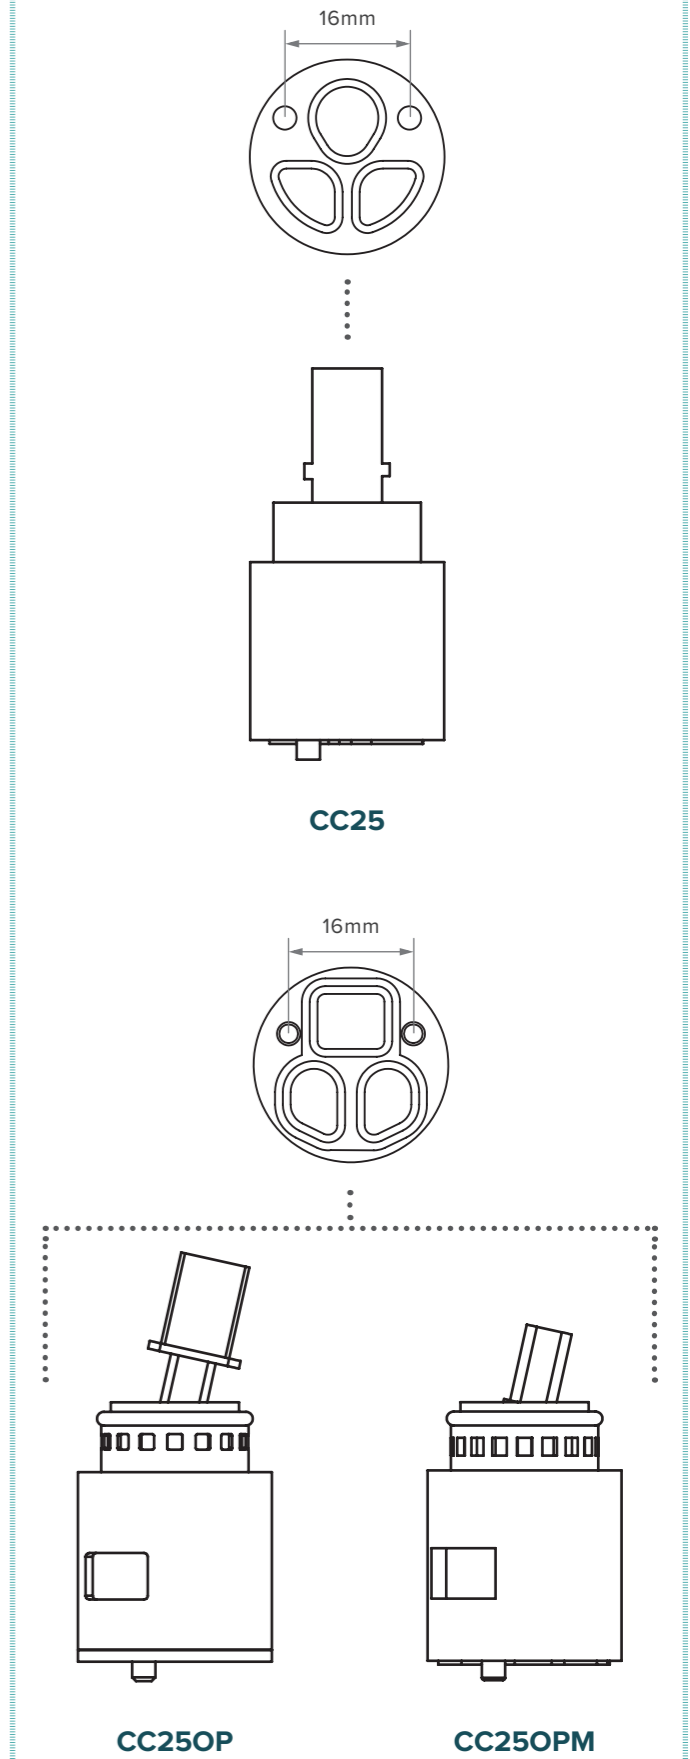

FELTON

CARTRIDGE IDENTIFIER

Not sure what size you might have? Place your cartridge on our handy blueprint guide to find out.

Ø47mm cartridges

Ø40mm cartridges

Ø35mm cartridges

Ø25mm cartridges

FOR TECHNICAL
0800 743 358
TRADE@FELTON.CO.NZ