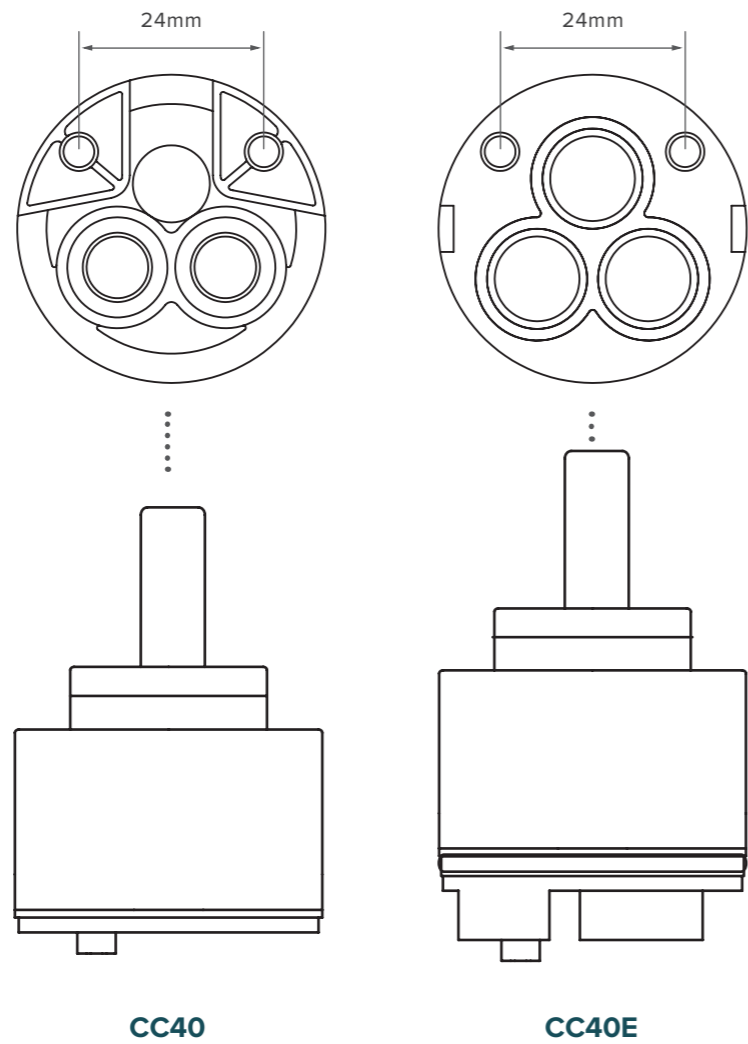

FELTON

CARTRIDGE IDENTIFIER

Not sure what size you might have? Place your cartridge on our handy blueprint guide to find out.

Ø47mm cartridges

Ø40mm cartridges

Ø35mm cartridges

Ø25mm cartridges

FOR TECHNICAL
0800 743 358
TRADE@FELTON.CO.NZ