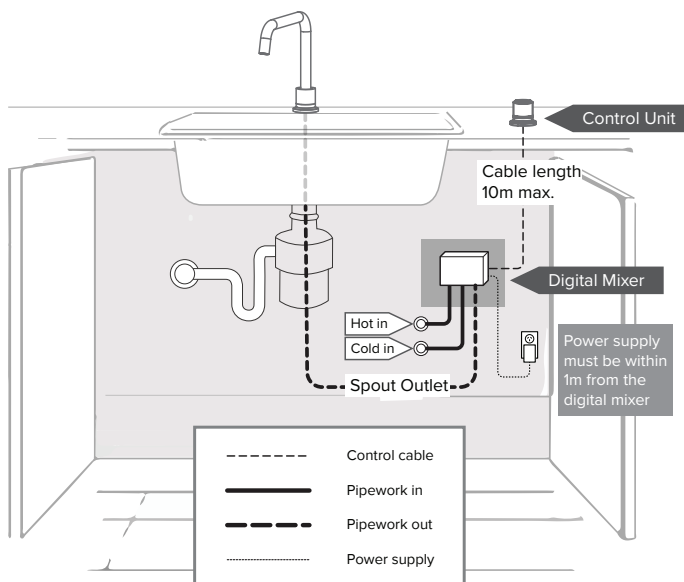

TATE DIGITAL DECK MOUNTED SINK MIXER

Under Sink (Recommended)