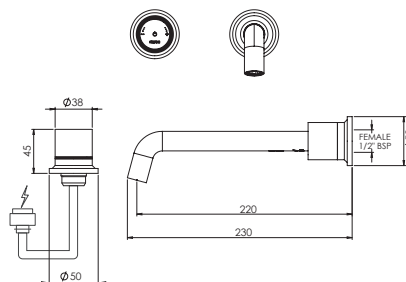

TATE DIGITAL WALL MOUNTED BASIN/BATH MIXER

TATE DIGITAL DECK MOUNTED SINK MIXER