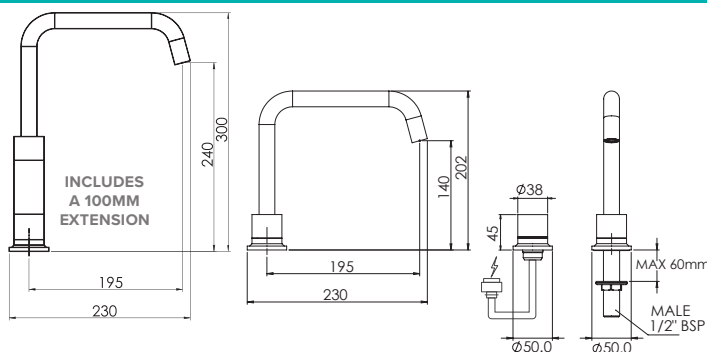

*DIGITAL FLOW CONTROL UNIT

The Tate Digital Wall Mounted Basin/Bath Mixer and Tate Digital Deck Mounted Sink Mixer have a fixed flow rate, i.e. no flow adjustment function. If you would like to control flow rates for these products, simply purchase the Digital Flow Control Unit (TP0425) as an add-on.