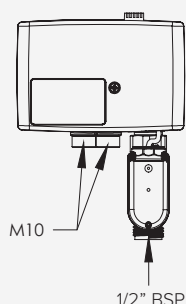

### \*DIGITAL FLOW CONTROL UNIT

The Tate Digital Wall Mounted Basin/Bath Mixer and Tate Digital Deck Mounted Sink Mixer have a fixed flow rate, i.e. no flow adjustment function. If you would like to control flow rates for these products, simply purchase the Digital Flow Control Unit (TP0425) as an add-on.