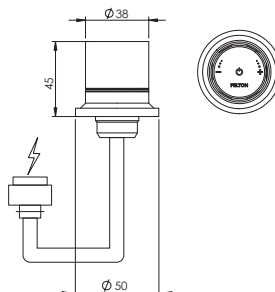

TATE DIGITAL MIXERS

FELTON

Tate digital mixers feature Swiss technology and German components which allows you to alter your water temperature & flow* comfortably at the touch of a button. The mixers allow constant water temperatures even when other taps in the house are used making for a safer shower, especially for children and the elderly.

TATE SMARTFLOW DIGITAL SHOWER MIXER

DIGITAL FLOW CONTROL UNIT