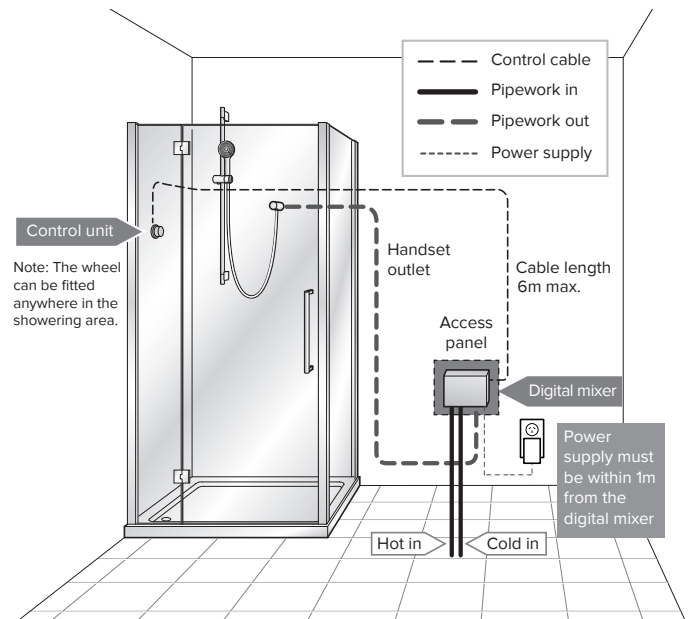

B Wall Mounted