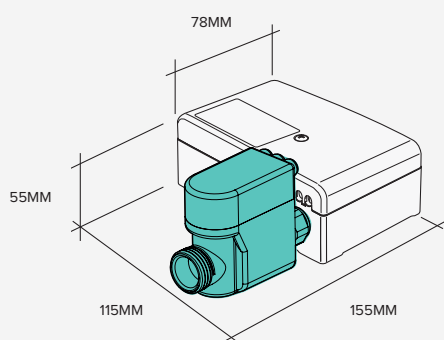

WATER PATH

Input	2 x M10 x 1
Output	1/2" BSP
Flow	Max 22L/min at 300kPa
Pressure range	Min 150kPa - Max 500kPa
Difference of pressure	Max. 100kPa/14.5psi
Maximum outlet temperature	45°C
Hot inlet temperature range	55°C - 85°C
Cold inlet temperature range	5°C - 25°C

ELECTRONICS

Power supply	100V - 240V AC/50-60Hz
Power consumption	Standby < 0.5W, Max. 18W