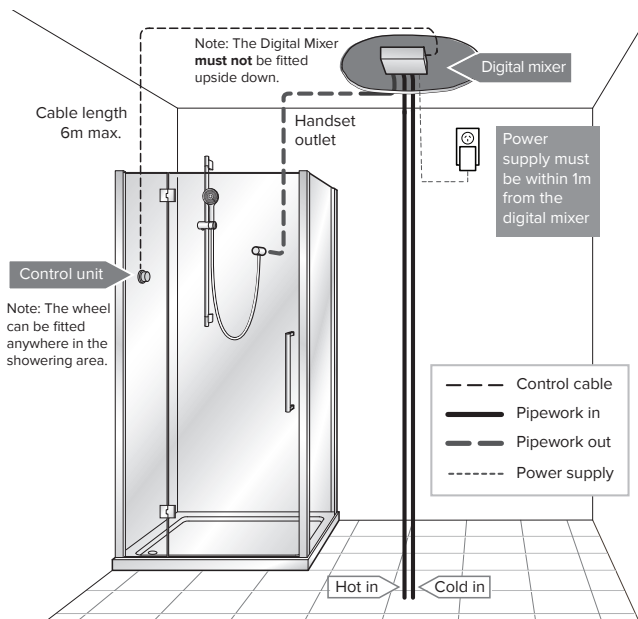

SCOPE OF APPLICATION

The temperature control unit can be installed in the ceiling (recommended for the Tate Digital Shower Mixer) or inside the vanity/underneath the kitchen sink (Tate Digital Wall Mounted Basin / Bath Mixer or Tate Digital Deck Mounted Sink Mixer) – allowing easy access to the components for diagnostics and servicing.

Wire and Data Cable must be installed prior to the wall lining.

It is recommended that the data cable is installed in conduit for ease of maintenance.

Important: The Digital Mixer must have an access panel and should not be sealed in the wall

TATE SMARTFLOW DIGITAL SHOWER MIXER

A Ceiling Mounted (Recommended)