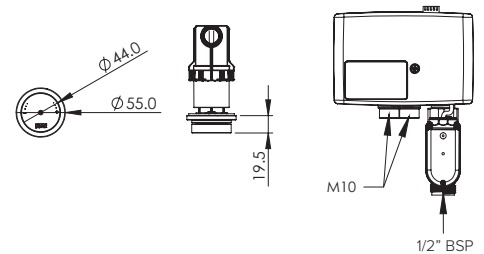

AXISS SMARTFLOW® DIGITAL SHOWER MIXER

Digital Thermostatic Shower Mixer only
FD-SFCSMC

WATER PATH

Input	2 x M10 x 1
Output	1/2" BSP
Flow	Max 22L/min at 300kPa
Pressure range	Min 150kPa - Max 500kPa
Difference of pressure	Max. 100kPa / 14.5psi
Maximum outlet temperature	45°C
Hot inlet temperature range	55°C - 85°C
Cold inlet temperature range	5°C - 25°C

ELECTRONICS

Power supply	100V - 240V AC/50-60Hz
Power consumption	Standby < 0.5W, Max. 18W

AXISS SMARTVIEW® DIGITAL SHOWER MIXER

Digital Thermostatic Shower Mixer only
FD-SVCSMC

Available in black or white.
Please specify upon ordering.

WATER PATH

Input	2 x 1/2" BSP
Output	2 x 1/2" BSP
Flow	Max. 36L/min at 300kPa
Pressure range	Min 150kPa - Max 500kPa
Difference of pressure	Max. 100kPa / 14.5psi
Maximum outlet temperature	45°C
Hot inlet temperature range	55°C - 85°C
Cold inlet temperature range	5°C - 25°C