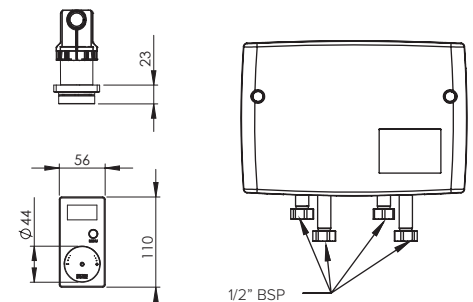

WATER PATH

Input	2 x 1/2" BSP
Output	2 x 1/2" BSP
Flow	Max. 36L/min at 300kPa
Pressure range	Min 150kPa - Max 500kPa
Difference of pressure	Max. 100kPa / 14.5psi
Maximum outlet temperature	45°C
Hot inlet temperature range	55°C - 85°C
Cold inlet temperature range	5°C - 25°C