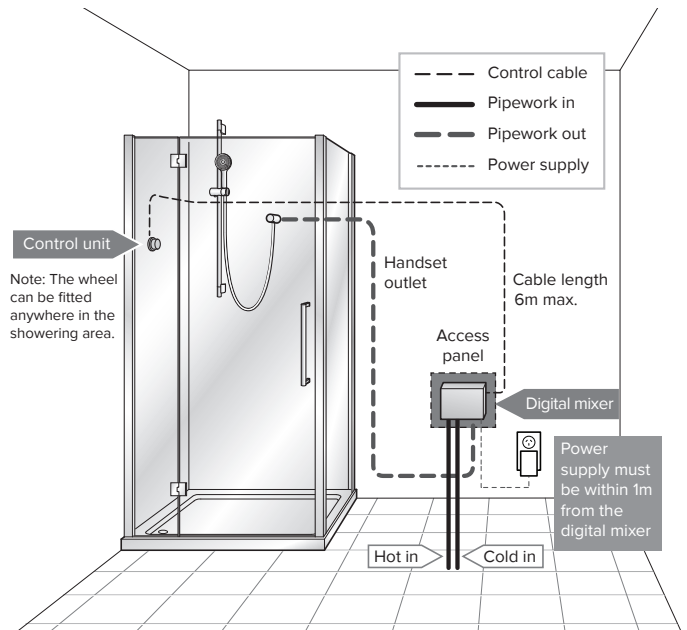

WATER PATH

Input	2 x 1/2" BSP
Output	2 x 1/2" BSP
Flow	Max. 36L/min at 300kPa
Pressure range	Min 150kPa - Max 500kPa
Difference of pressure	Max. 100kPa / 14.5psi
Maximum outlet temperature	45°C
Hot inlet temperature range	55°C - 85°C
Cold inlet temperature range	5°C - 25°C

ELECTRONICS

Power supply	100V - 240V AC / 50-60Hz
Power consumption	Standby < 0.5W, Max. 45W

AXISS DIGITAL MIXERS

FELTON

SCOPE OF APPLICATION

There is plenty of scope for application for both Smartflow® and Smartview® units, although ceiling mounted is the recommended option:

Wire and Data Cable must be installed prior to the wall lining.

It is recommended that the data cable is installed in conduit for ease of maintenance.

Important: The Digital Mixer [must have an access panel](#) and [should not be sealed in the wall](#)

SMARTFLOW™ SHOWER MIXER

A Ceiling Mounted (Recommended)

B Wall Mounted

SMARTVIEW® SHOWER MIXER

A Ceiling Mounted (Recommended)

B Wall Mounted