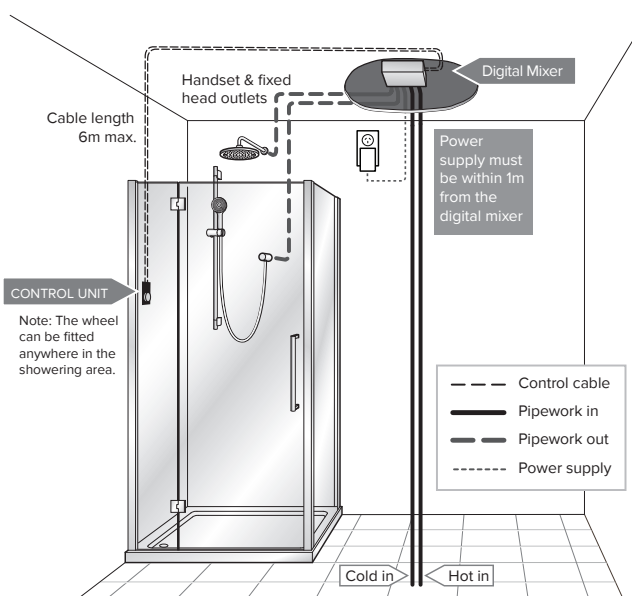

WATER PATH

Input	2 x 1/2" BSP
Output	2 x 1/2" BSP
Flow	Max. 36L/min at 300kPa
Pressure range	Min 150kPa - Max 500kPa
Difference of pressure	Max. 100kPa / 14.5psi
Maximum outlet temperature	45°C
Hot inlet temperature range	55°C - 85°C
Cold inlet temperature range	5°C - 25°C

ELECTRONICS

Power supply	100V - 240V AC / 50-60Hz
Power consumption	Standby < 0.5W, Max. 45W

AXISS DIGITAL MIXERS

FELTON

SCOPE OF APPLICATION

There is plenty of scope for application for both Smartflow® and Smartview® units, although ceiling mounted is the recommended option:

Wire and Data Cable must be installed prior to the wall lining.

It is recommended that the data cable is installed in conduit for ease of maintenance.

Important: The Digital Mixer [must have an access panel](#) and [should not be sealed in the wall](#)

SMARTFLOW™ SHOWER MIXER

A Ceiling Mounted (Recommended)

B Wall Mounted

SMARTVIEW® SHOWER MIXER

A Ceiling Mounted (Recommended)

B Wall Mounted