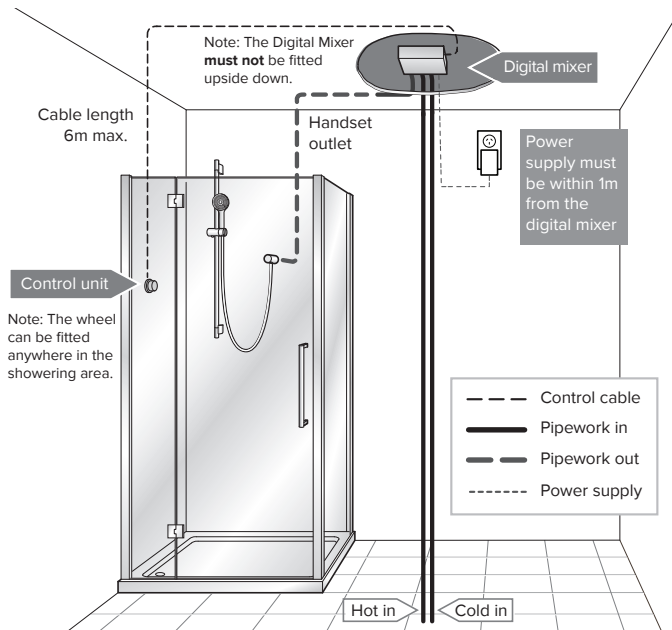

WATER PATH

Input	2 x 1/2" BSP
Output	2 x 1/2" BSP
Flow	Max. 36L/min at 300kPa
Pressure range	Min 150kPa - Max 500kPa
Difference of pressure	Max. 100kPa / 14.5psi
Maximum outlet temperature	45°C
Hot inlet temperature range	55°C - 85°C
Cold inlet temperature range	5°C - 25°C

ELECTRONICS

Power supply	100V - 240V AC / 50-60Hz
Power consumption	Standby < 0.5W, Max. 45W

AXISS DIGITAL MIXERS

FELTON

SCOPE OF APPLICATION

There is plenty of scope for application for both Smartflow® and Smartview® units, although ceiling mounted is the recommended option:

Wire and Data Cable must be installed prior to the wall lining.

It is recommended that the data cable is installed in conduit for ease of maintenance.

Important: The Digital Mixer [must have an access panel](#) and [should not be sealed in the wall](#)

SMARTFLOW™ SHOWER MIXER

A Ceiling Mounted (Recommended)

B Wall Mounted

SMARTVIEW® SHOWER MIXER

A Ceiling Mounted (Recommended)

B Wall Mounted