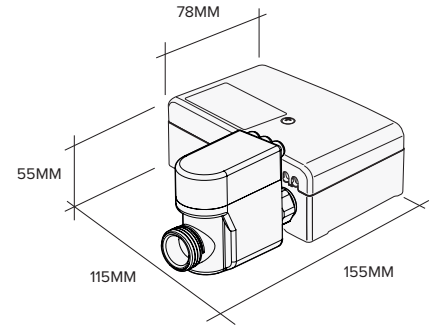

AXISS SMARTFLOW® DIGITAL SHOWER MIXER

Digital Thermostatic Shower Mixer only
FD-SFCSMC

WATER PATH

Input	2 x M10 x 1
Output	1/2" BSP
Flow	Max 22L/min at 300kPa
Pressure range	Min 150kPa - Max 500kPa
Difference of pressure	Max. 100kPa / 14.5psi
Maximum outlet temperature	45°C
Hot inlet temperature range	55°C - 85°C
Cold inlet temperature range	5°C - 25°C

WATER PATH

Input	2 x 1/2" BSP
Output	2 x 1/2" BSP
Flow	Max. 36L/min at 300kPa
Pressure range	Min 150kPa - Max 500kPa
Difference of pressure	Max. 100kPa / 14.5psi
Maximum outlet temperature	45°C
Hot inlet temperature range	55°C - 85°C
Cold inlet temperature range	5°C - 25°C