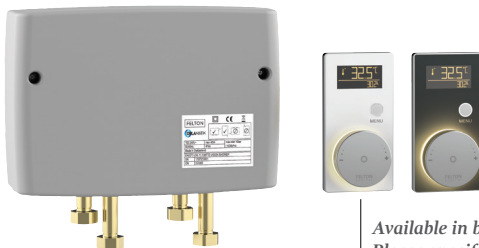

AXISS DIGITAL MIXERS

FELTON

Smartflow® & Smartview® are digital thermostatic shower mixers featuring Swiss technology and German components which allows you to alter your water temperature and flow comfortably at the touch of a button. The thermostatic mixers allow constant water temperatures even when other taps in the house are used, making for a safer shower, especially for children and the elderly.

AXISS SMARTFLOW® DIGITAL SHOWER MIXER

Digital Thermostatic Shower Mixer only
FD-SFCSMC

WATER PATH

Input	2 x M10 x 1
Output	1/2" BSP
Flow	Max 22L/min at 300kPa
Pressure range	Min 150kPa - Max 500kPa
Difference of pressure	Max. 100kPa / 14.5psi
Maximum outlet temperature	45°C
Hot inlet temperature range	55°C - 85°C
Cold inlet temperature range	5°C - 25°C

ELECTRONICS

Power supply	100V - 240V AC/50-60Hz
Power consumption	Standby < 0.5W, Max. 18W

AXISS SMARTVIEW® DIGITAL SHOWER MIXER

Digital Thermostatic Shower Mixer only
FD-SVCSMC

Available in black or white.
Please specify upon ordering.

ELECTRONICS

Power supply	100V - 240V AC / 50-60Hz
Power consumption	Standby < 0.5W, Max. 45W

AXISS DIGITAL MIXERS

FELTON

SCOPE OF APPLICATION

There is plenty of scope for application for both Smartflow® and Smartview® units, although ceiling mounted is the recommended option: