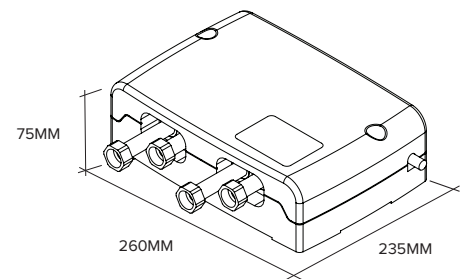

WATER PATH

Input	2 x 1/2" BSP
Output	2 x 1/2" BSP
Flow	Max. 36L/min at 300kPa
Pressure range	Min 150kPa - Max 500kPa
Difference of pressure	Max. 100kPa / 14.5psi
Maximum outlet temperature	45°C
Hot inlet temperature range	55°C - 85°C
Cold inlet temperature range	5°C - 25°C