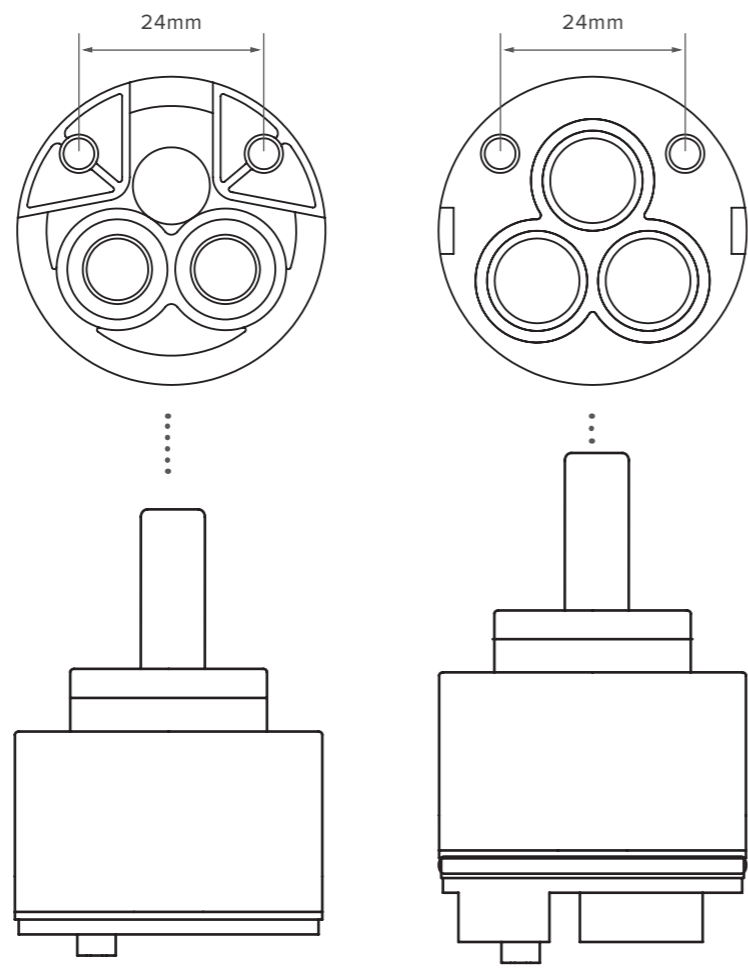

FINISH	PRODUCT CODE
CHROME	SCSMC

FELTON

CARTRIDGE IDENTIFIER

Not sure what size you might have? Place your cartridge on our handy blueprint guide to find out.

Ø47mm cartridges

F5 Cartridge

Ø40mm cartridges

CC40