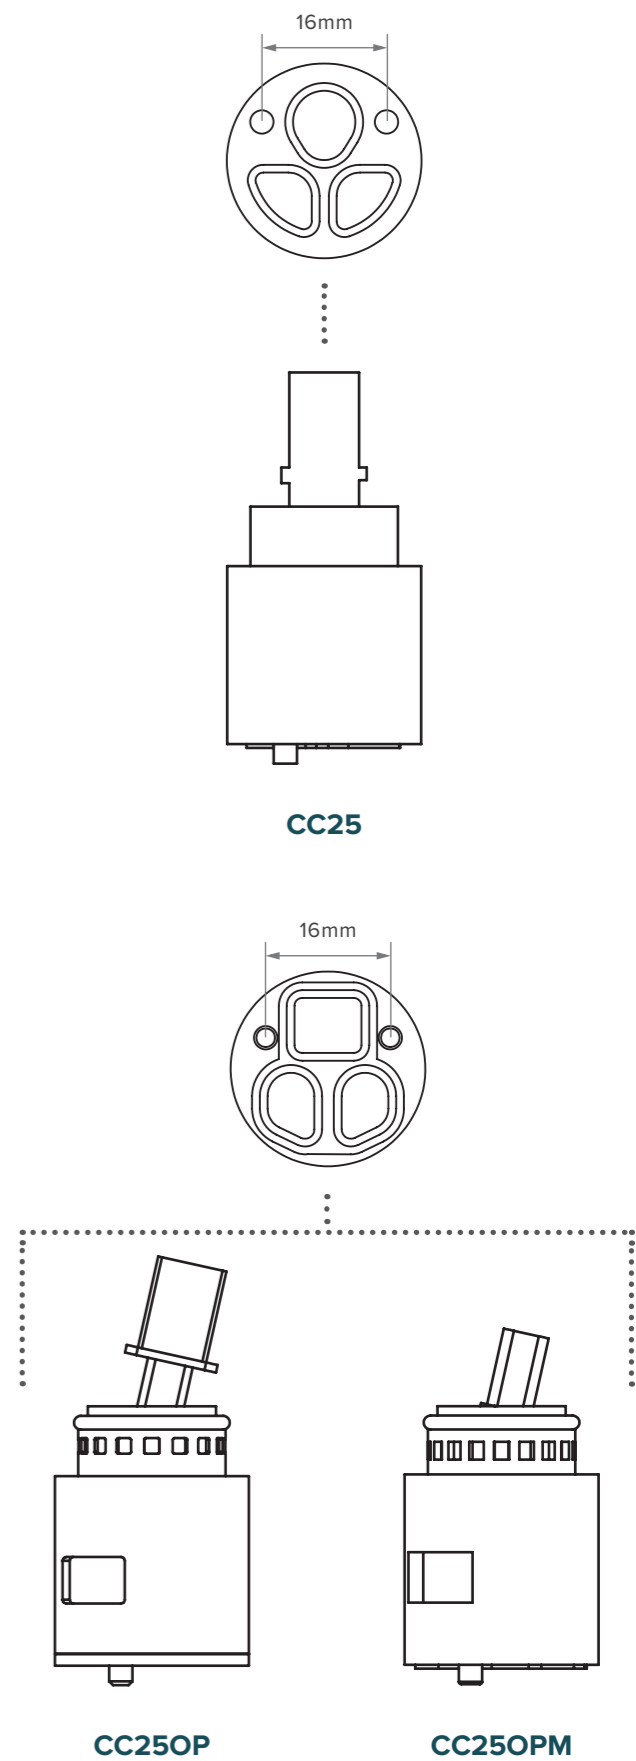

FP0056

FP0058 FP0057

Backing Plates

These retrofit backing plates are available to fit our Fusion™ and Versadisc™ shower mixers.

FP0161 FP0162

TATE SHOWER MIXER 35MM

FINISH	PRODUCT CODE
CHROME	TCSMC
BLACK	TCSMMB
BRUSHED NICKEL	TCSMBN
BRUSHED GUNMETAL	TCSMGM
BRUSHED GOLD	TCSMBG
BRUSHED BRONZE	TCSMBBZ
BLACK/GLOSS BLACK	TCSMMB-GB
BLACK/BRUSHED NICKEL	TCSMMB-BN
BLACK/BRUSHED GUNMETAL	TCSMMB-GM
BLACK/BRUSHED GOLD	TCSMMB-BG
BRUSHED NICKEL/BLACK	TCSMBN-MB
BRUSHED NICKEL/BRUSHED GOLD	TCSMBN-BG
BRUSHED BRONZE/BLACK	TCSMBBZ-MB

FINISH	PRODUCT CODE
CHROME	SCSMC

FELTON

CARTRIDGE IDENTIFIER

Not sure what size you might have? Place your cartridge on our handy blueprint guide to find out.

Ø47mm cartridges

F5 Cartridge

Ø40mm cartridges

CC40

CC40E

Ø35mm cartridges

CC35

CC35E

CC35OP

CC35OPB

Ø25mm cartridges

CC25