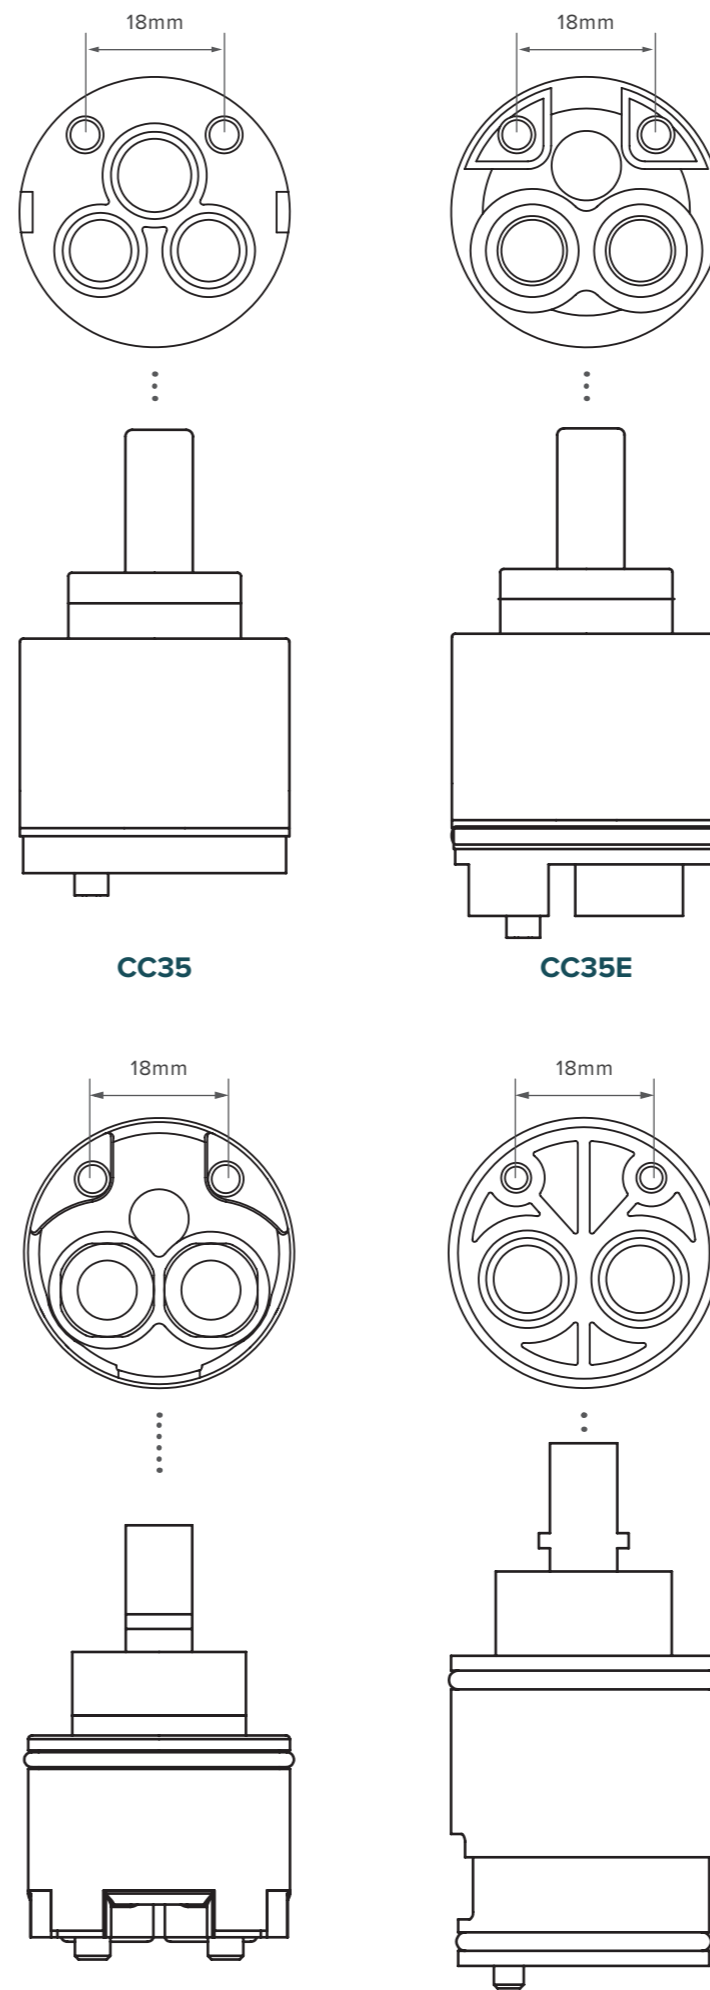

Ø35mm cartridges

CC35

CC35E

CC35OP

CC35OPB