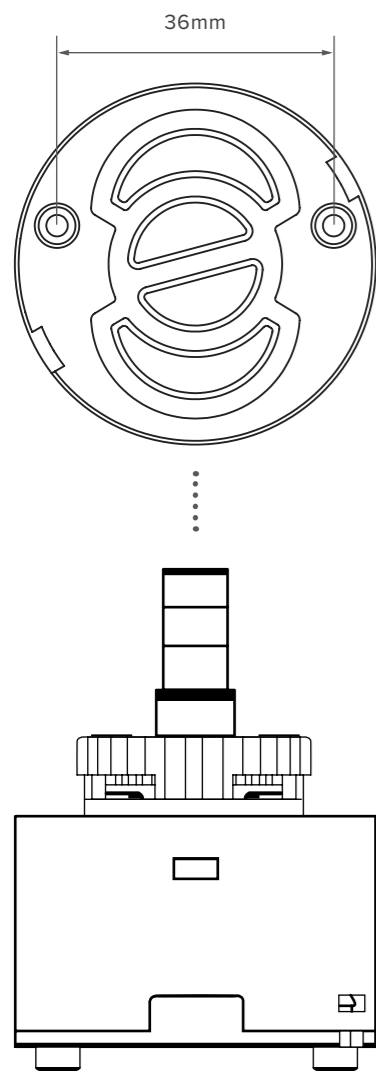

- WWSD2 CWSD2
- D4WSW D4WSCG

Mixer sold separately

FELTONMIX® DESIGNER FLEXISHOWER

D2FSCCSR

Mixer included

EXISTING ADAPTOR FITTING SOLUTION CONVERT TO NEW PRODUCT

Felton Products

FELTONMIX® DESIGNER FLEXISHOWER

FP0056

FP0058 FP0057

Backing Plates

These retrofit backing plates are available to fit our Fusion™ and Versadisc™ shower mixers.

FP0161 FP0162

TATE SHOWER MIXER 35MM

FINISH	PRODUCT CODE
CHROME	TCSMC
BLACK	TCSMMB
BRUSHED NICKEL	TCSMBN
BRUSHED GUNMETAL	TCSMGM
BRUSHED GOLD	TCSMBG
BRUSHED BRONZE	TCSMBBZ
BLACK/GLOSS BLACK	TCSMMB-GB
BLACK/BRUSHED NICKEL	TCSMMB-BN
BLACK/BRUSHED GUNMETAL	TCSMMB-GM
BLACK/BRUSHED GOLD	TCSMMB-BG
BRUSHED NICKEL/BLACK	TCSMBN-MB
BRUSHED NICKEL/BRUSHED GOLD	TCSMBN-BG
BRUSHED BRONZE/BLACK	TCSMBBZ-MB

FINISH	PRODUCT CODE
CHROME	SCSMC

FELTON

CARTRIDGE IDENTIFIER

Not sure what size you might have? Place your cartridge on our handy blueprint guide to find out.

Ø47mm cartridges

F5 Cartridge

Ø40mm cartridges

CC40